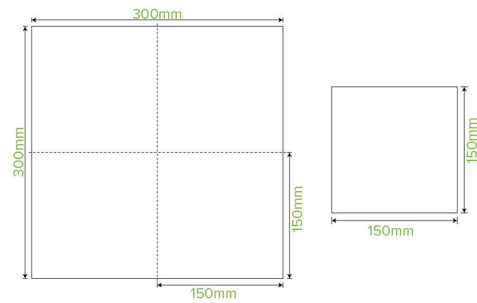

1-Ply 1/4 Fold White Lunch BioNapkin L-LN1/4-1PW

Not all paper napkins are created equal! Eco-friendly white lunch BioNapkins are made from FSC™ Mix certified paper pulp and are certified carbon neutral. Compostable. Custom printing available.

Carton quantity: 3000	Sleeves per carton: 6	Units per sleeve: 500
Carton Size LxWxH (cm): 45.5x32x25	Carton gross weight (kg): 5.700000	Carton barcode: 19344062020018
Raw material: Paper - FSC™ Mix certified paper	Lining/coating: None	Window material: None
Printing Type: None	Inks: None	Dimensions top LxW (mm): 300x300
Dimensions base LxW (mm): 300x300	Product weight (g): 1.44	Thickness: 16gsm
Use: N/A	Manufactured: China	Customise: Print
MOQ custom: MOQ apply see custom packaging	Mould fees: Yes - see custom packaging	Environmental production certified: ISO 14001
Quality product certified: ISO 9001	Factory food safety certified: BRC	Corporate social accreditation: SMETA
Home compostable: Suitable for composting	Industrially compostable: Suitable for composting	Recyclable: No