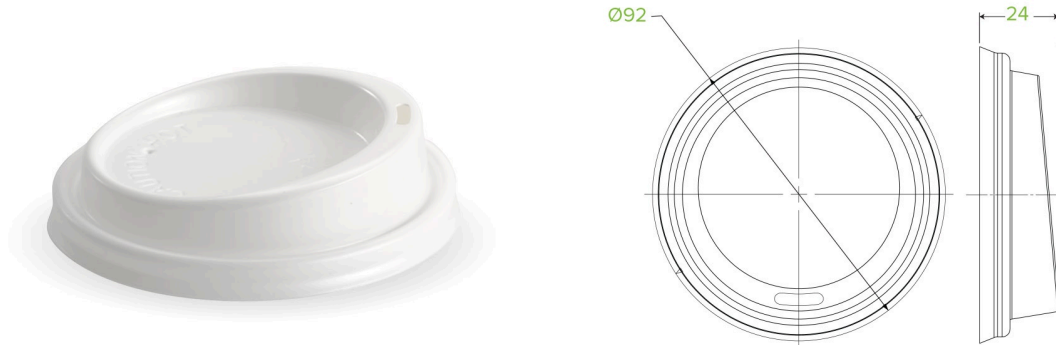

## 90mm Large White PS BioCup Lid BCL-12.16.20W

New and improved, ergonomical design for our standard plastic lids to enhance your takeaway coffee experience. Recyclable in the recycling stream. This white coffee cup lid fits our 90mm diameter BioCups.

<b>Carton quantity:</b> 1000	<b>Sleeves per carton:</b> 20	<b>Units per sleeve:</b> 50
<b>Carton Size LxWxH (cm):</b> 46.6x38.4x28.5	<b>Carton gross weight (kg):</b> 4.600000	<b>Carton barcode:</b> 19344062000393
<b>Raw material:</b> Plastic - PS (Polystyrene)	<b>Lining/coating:</b> None	<b>Window material:</b> None
<b>Printing Type:</b> None	<b>Inks:</b> None	<b>Dimensions top LxW (mm):</b> 23.8±0.2
<b>Dimensions base LxW (mm):</b> 92±0.3	<b>Product Depth:</b> 24	<b>Product weight (g):</b> 3.75
<b>Thickness:</b> 0.47±0.02	<b>Use:</b> Hot and cold	<b>Manufactured:</b> Taiwan
<b>Customise:</b> Material colour	<b>MOQ custom:</b> 500000	<b>Mould fees:</b> Yes - see custom packaging
<b>Environmental production certified:</b> None	<b>Quality product certified:</b> ISO 9001	<b>Factory food safety certified:</b> BRC
<b>Corporate social accreditation:</b> NONE AVAILABLE	<b>Home compostable:</b> No	<b>Industrially compostable:</b> No
<b>Recyclable:</b> No		