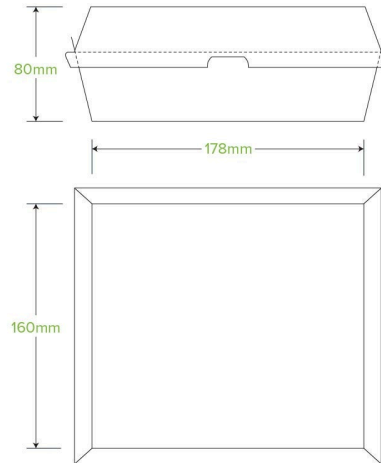

## Dinner BioBoard Box BB-DINNER BOX

BioPak paperboard dinner boxes are made from recycled paper with no lining. This eco-friendly takeaway box is simple and sturdy, perfect for packing a full meal on-the-go. Our paper clamshell containers are home compostable.

<b>Carton quantity:</b> 150	<b>Sleeves per carton:</b> 3	<b>Units per sleeve:</b> 50
<b>Carton Size LxWxH (cm):</b> 69x40.5x40.5	<b>Carton gross weight (kg):</b> 8.700000	<b>Carton barcode:</b> 19344062023873
<b>Raw material:</b> Paper - Recycled Paper Pulp	<b>Lining/coating:</b> None	<b>Window material:</b> None
<b>Printing Type:</b> None	<b>Inks:</b> None	<b>Brim fill capacity (ml):</b> 1393
<b>Dimensions top LxW (mm):</b> 178x160	<b>Dimensions base LxW (mm):</b> 178x160	<b>Product Depth:</b> 70
<b>Product weight (g):</b> 44.93	<b>Thickness:</b> 340gsm	<b>Use:</b> Hot and cold
<b>Manufactured:</b> China	<b>Customise:</b> Print	<b>MOQ custom:</b> 30000
<b>Mould fees:</b> No	<b>Environmental production certified:</b> ISO 14001	<b>Quality product certified:</b> ISO 9001
<b>Factory food safety certified:</b> BRC	<b>Corporate social accreditation:</b> BSCI	<b>Home compostable:</b> Suitable for composting
<b>Industrially compostable:</b> Suitable for composting	<b>Recyclable:</b> No	