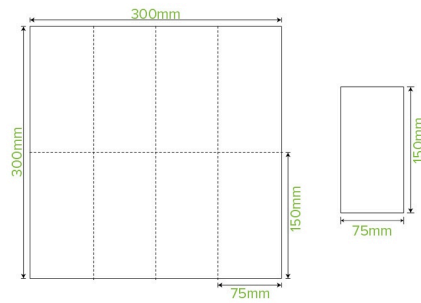

2-Ply 1/8 Fold Natural Lunch BioNapkin L-LN1/8-2PN

Not all paper napkins are created equal! Eco-friendly 2-ply 1/8 fold natural lunch BioNapkins are made from FSC™ Mix certified paper pulp & carbon neutral. Compostable. Custom printing available.

Carton quantity: 2000	Sleeves per carton: 20	Units per sleeve: 100
Carton Size LxWxH (cm): 32x32x36	Carton gross weight (kg): 6.200000	Carton barcode: 19344062020223
Raw material: Paper - FSC™ Mix certified paper	Lining/coating: None	Window material: None
Printing Type: None	Inks: None	Dimensions top LxW (mm): 300x300
Dimensions base LxW (mm): 300x300	Product weight (g): 2.88	Thickness: 16gsm
Use: N/A	Manufactured: China	Customise: Print
MOQ custom: MOQ apply see custom packaging	Mould fees: Yes - see custom packaging	Environmental production certified: ISO 14001
Quality product certified: ISO 9001	Factory food safety certified: BRC	Corporate social accreditation: SMETA
Home compostable: Suitable for composting	Industrially compostable: Suitable for composting	Recyclable: No