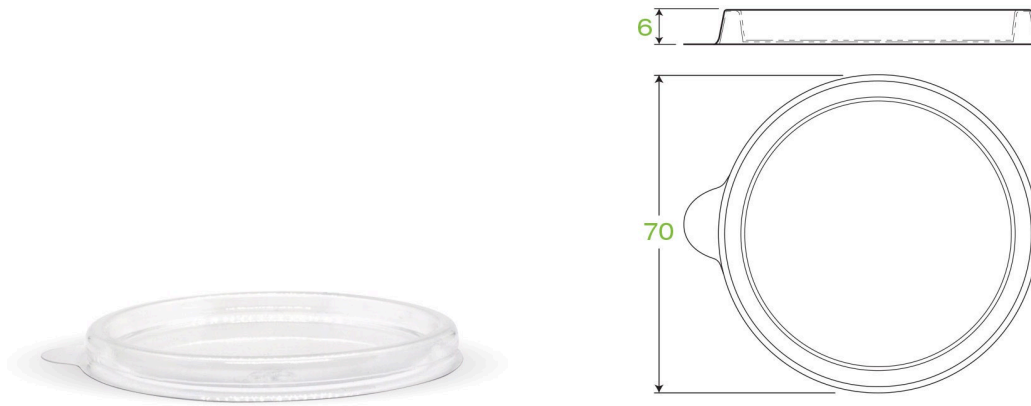

60ml PET Sauce BioCup Lid B-SCL-60

Our PET clear lids are leakproof and able to handle warm food but are not microwave or oven-safe. Recyclable in the recycling stream. Note: this lid fits our 60ml sugarcane sauce cups but not our clear 60ml PLA bioplastic sauce cup.

Carton quantity: 1000	Sleeves per carton: 20	Units per sleeve: 50
Carton Size LxWxH (cm): 38.5x31x28.7	Carton gross weight (kg): 2.300000	Carton barcode: 19344062025495
Raw material: Plastic - Recycled PET (Polyethylene Terephthalate)	Lining/coating: None	Window material: None
Printing Type: None	Inks: None	Dimensions top LxW (mm): 79.5x71.5
Dimensions base LxW (mm): 79.5x71.5	Product Depth: 7.7	Product weight (g): 2
Thickness: 0.375	Use: Cold use only	Manufactured: China
Customise: Emboss	MOQ custom: 100000	Mould fees: Yes - see custom packaging
Environmental production certified: ISO 14001	Quality product certified: ISO 9001	Factory food safety certified: FSSC 22000
Corporate social accreditation: BSCI, SMETA	Home compostable: No	Industrially compostable: No
Recyclable: Yes		