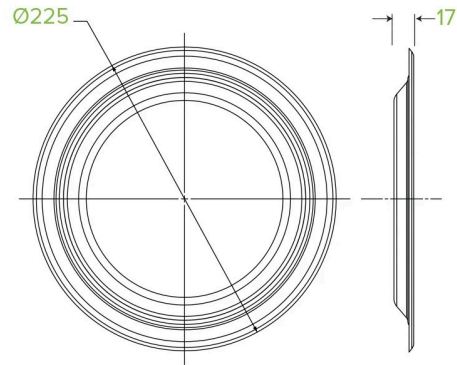

23cm / 9" Round Plant Fibre Plates B-PL-09-PF

Carton quantity: 500	Sleeves per carton: 4	Units per sleeve: 125
Carton Size LxWxH (cm): 47x25x34	Carton gross weight (kg): 8.500000	Raw material: Plant Fibre With No Added PFAS
Lining/coating: None	Window material: None	Printing Type: None
Inks: None	Brim fill capacity (ml): 528	Dimensions top LxW (mm): 225x19
Dimensions base LxW (mm): 225x19	Product Depth: 20	Product weight (g): 0.03995
Thickness: 0.6mm	Use: Hot, Cold, Wet & Dry Products	Customise: Yes - Please Contact Our Team For More Information
MOQ custom: MOQ apply see custom packaging	Mould fees: Yes - see custom packaging	Environmental production certified: ISO 14001
Quality product certified: ISO 9001	Factory food safety certified: BRC	Corporate social accreditation: BSCI
Home compostable: Pending Certification to AS5810 Australian Standards	Industrially compostable: No	Recyclable: No