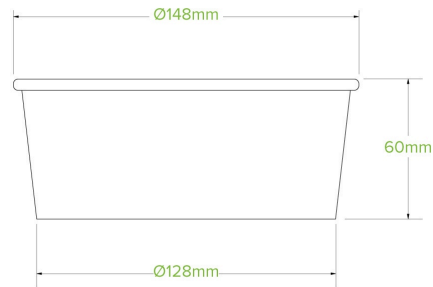

750ml Medium White BioBowl BB-BL-MEDIUM-W

Our white 750ml paper bowls are made from premium paperboard with a water-based lining. Each white paper bowl is designed wider to better display your poke bowls, salad bowls and other takeaways. This eco-friendly bowl seals tight for deliveries.

Carton quantity: 400	Sleeves per carton: 8	Units per sleeve: 50
Carton Size LxWxH (cm): 60x30.5x50	Carton gross weight (kg): 7.000000	Raw material: Paper - FSC™ Mix certified paper
Lining/coating: Aqueous	Window material: None	Inks: Food Contact Safe Inks
Brim fill capacity (ml): 750	Dimensions top LxW (mm): 148x148	Dimensions base LxW (mm): 128x128
Product Depth: 60	Product weight (g): 15	Thickness: 300gsm+12g
Use: Hot, Cold, Wet & Dry Products	Customise: Print	MOQ custom: 30000
Mould fees: No	Environmental production certified: ISO 14001	Quality product certified: ISO 9001
Factory food safety certified: BRC	Corporate social accreditation: BSCI	Home compostable: Pending Certification to AS5810 Australian Standards, Pending Certification to NF T51-800 European Standards
Industrially compostable: No	Recyclable: No	