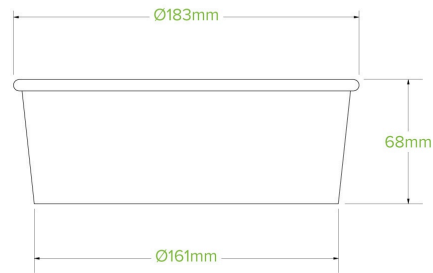

1,300ml Extra Large White BioBowl BB-BL-EXTRA-LARGE-W

Our white 1,300ml paper bowls are made from premium paperboard with a water-based lining. Each white paper bowl is designed wider to better display your poke bowls, salad bowls and other takeaways. This eco-friendly bowl seals tight for deliveries.

Carton quantity: 200	Sleeves per carton: 4	Units per sleeve: 50
Carton Size LxWxH (cm): 38x38x51	Carton gross weight (kg): 5.400000	Raw material: Paper - FSC™ Mix certified paper
Lining/coating: Aqueous	Window material: None	Inks: Food Contact Safe Inks
Brim fill capacity (ml): 1240	Dimensions top LxW (mm): 183x183	Dimensions base LxW (mm): 162x162
Product Depth: 68	Product weight (g): 22	Thickness: 300gsm+12g
Use: Hot, Cold, Wet & Dry Products	Customise: Print	MOQ custom: 30000
Mould fees: No	Environmental production certified: ISO 14001	Quality product certified: ISO 9001
Factory food safety certified: BRC	Corporate social accreditation: BSCI	Home compostable: Pending Certification to AS5810 Australian Standards, Pending Certification to NF T51-800 European Standards
Industrially compostable: No	Recyclable: No	