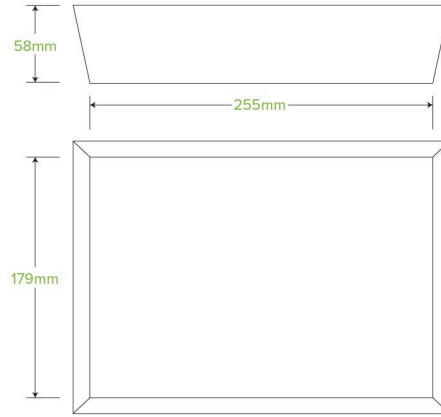

Bioboard White Tray #5 BB-TRAY5-W

Our unlined cardboard trays are made from FSC™ recycled paper. Each BioPak white paper food trays is home-compostable. Cardboard tray box #5 is 255 x 179 x 58mm and also available in kraft.

Carton quantity: 100	Sleeves per carton: 1	Units per sleeve: 100
Carton Size LxWxH (cm): 39x32x43	Carton gross weight (kg): 7.600000	Raw material: Paper - Recycled Paper Pulp
Lining/coating: None	Window material: None	Inks: Food Contact Safe Inks
Brim fill capacity (ml): 2823	Dimensions top LxW (mm): 280x205	Dimensions base LxW (mm): 255x179
Product Depth: 58	Product weight (g): 42.99	Thickness: 380gsm
Use: Hot and cold	Manufactured: China	Customise: Print
MOQ custom: 30000	Mould fees: No	Environmental production certified: ISO 14001
Quality product certified: ISO 9001	Factory food safety certified: BRC	Corporate social accreditation: BSCI
Home compostable: Suitable for composting	Industrially compostable: Suitable for composting	Recyclable: No