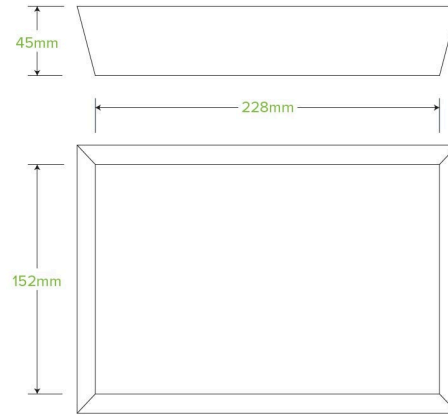

## Bioboard White Tray #4 BB-TRAY4-W

Our unlined cardboard trays are made from FSC™ recycled paper. Each BioPak white paper food tray is home-compostable. Cardboard tray box #4 is 228 x 152 x 45mm and also available in kraft.

<b>Carton quantity:</b> 250	<b>Sleeves per carton:</b> 2	<b>Units per sleeve:</b> 125
<b>Carton Size LxWxH (cm):</b> 67x27x40	<b>Carton gross weight (kg):</b> 8.900000	<b>Raw material:</b> Paper - Recycled Paper Pulp
<b>Lining/coating:</b> None	<b>Window material:</b> None	<b>Inks:</b> Food Contact Safe Inks
<b>Brim fill capacity (ml):</b> 1751	<b>Dimensions top LxW (mm):</b> 250x175	<b>Dimensions base LxW (mm):</b> 228x152
<b>Product Depth:</b> 45	<b>Product weight (g):</b> 30.24	<b>Thickness:</b> 380gsm
<b>Use:</b> Hot and cold	<b>Manufactured:</b> China	<b>Customise:</b> Print
<b>MOQ custom:</b> 30000	<b>Mould fees:</b> No	<b>Environmental production certified:</b> ISO 14001
<b>Quality product certified:</b> ISO 9001	<b>Factory food safety certified:</b> BRC	<b>Corporate social accreditation:</b> BSCI
<b>Home compostable:</b> Suitable for composting	<b>Industrially compostable:</b> Suitable for composting	<b>Recyclable:</b> No