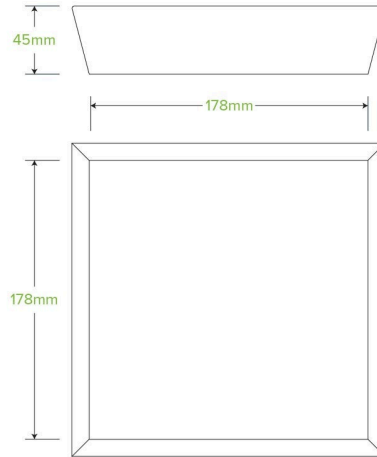

## BioBoard White Tray #2 BB-TRAY2-W

Our unlined cardboard trays are made from FSC™ recycled paper. Each BioPak white paper food tray is home-compostable. Cardboard tray box #2 is 178 x 178 x 45mm and also available in kraft.

<b>Carton quantity:</b> 240	<b>Sleeves per carton:</b> 4	<b>Units per sleeve:</b> 60
<b>Carton Size LxWxH (cm):</b> 42x40x45	<b>Carton gross weight (kg):</b> 7.500000	<b>Raw material:</b> Paper - Recycled Paper Pulp
<b>Lining/coating:</b> None	<b>Window material:</b> None	<b>Inks:</b> Food Contact Safe Inks
<b>Brim fill capacity (ml):</b> 1617	<b>Dimensions top LxW (mm):</b> 200x200	<b>Dimensions base LxW (mm):</b> 178x178
<b>Product Depth:</b> 45	<b>Product weight (g):</b> 27.28	<b>Thickness:</b> 380gsm
<b>Use:</b> Hot and cold	<b>Manufactured:</b> China	<b>Customise:</b> Print
<b>MOQ custom:</b> 30000	<b>Mould fees:</b> No	<b>Environmental production certified:</b> ISO 14001
<b>Quality product certified:</b> ISO 9001	<b>Factory food safety certified:</b> BRC	<b>Corporate social accreditation:</b> BSCI
<b>Home compostable:</b> Suitable for composting	<b>Industrially compostable:</b> Suitable for composting	<b>Recyclable:</b> No