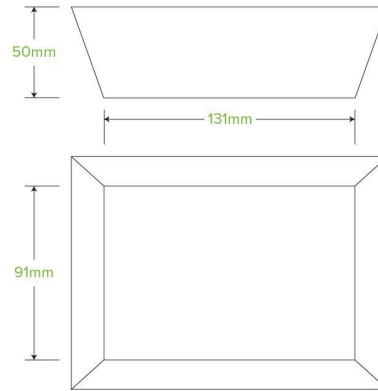

BioBoard White Tray #1 BB-TRAY1-W

Our unlined cardboard trays are made from FSC™ recycled paper. Each BioPak white paper tray is home-compostable. Cardboard tray box #1 is 131 x 91 x 50mm and also available in kraft.

Carton quantity: 500	Sleeves per carton: 10	Units per sleeve: 50
Carton Size LxWxH (cm): 70x38.5x37.5	Carton gross weight (kg): 9.200000	Raw material: Paper - Recycled Paper Pulp
Lining/coating: None	Window material: None	Inks: Food Contact Safe Inks
Brim fill capacity (ml): 804	Dimensions top LxW (mm): 165x130	Dimensions base LxW (mm): 131x91
Product Depth: 50	Product weight (g): 16.72	Thickness: 380gsm
Use: Hot and cold	Manufactured: China	Customise: Print
MOQ custom: 30000	Mould fees: No	Environmental production certified: ISO 14001
Quality product certified: ISO 9001	Factory food safety certified: BRC	Corporate social accreditation: BSCI
Home compostable: Suitable for composting	Industrially compostable: Suitable for composting	Recyclable: No