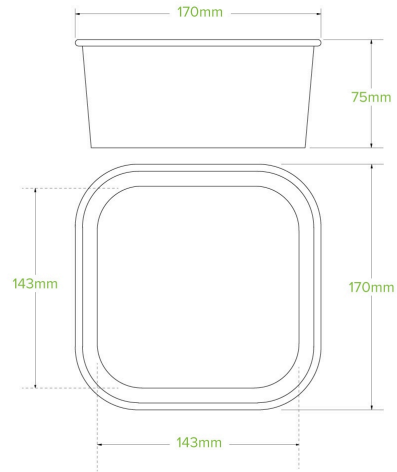

## 1,400ml Kraft BioBoard Square Takeaway Base BB-SLB-1400-N

Our kraft 1,400ml square paper containers are sustainably sourced, made from FSC™ certified paper board. They are lined with a bioplastic made from plants, not oil. These takeaway containers are perfect for displaying meals. Certified industrially compostable.

<b>Carton quantity:</b> 300	<b>Sleeves per carton:</b> 6	<b>Units per sleeve:</b> 50
<b>Carton Size LxWxH (cm):</b> 52x35x59	<b>Carton gross weight (kg):</b> 9.000000	<b>Raw material:</b> Paper - FSC™ Mix certified paper
<b>Lining/coating:</b> PLA	<b>Window material:</b> None	<b>Inks:</b> Food Contact Safe Inks
<b>Brim fill capacity (ml):</b> 1440	<b>Dimensions top LxW (mm):</b> 170x170	<b>Dimensions base LxW (mm):</b> 148x148
<b>Product Depth:</b> 75	<b>Product weight (g):</b> 26.2	<b>Thickness:</b> 320gsm+30g
<b>Use:</b> Hot, Cold, Wet & Dry Products	<b>Customise:</b> Print	<b>MOQ custom:</b> 30000
<b>Mould fees:</b> No	<b>Environmental production certified:</b> ISO 14001	<b>Quality product certified:</b> ISO 9001
<b>Factory food safety certified:</b> BRC	<b>Corporate social accreditation:</b> NONE AVAILABLE	<b>Home compostable:</b> No
<b>Industrially compostable:</b> Certified to AS4736 Australian Standards, Certified to EN13432 European Standards	<b>Recyclable:</b> No	