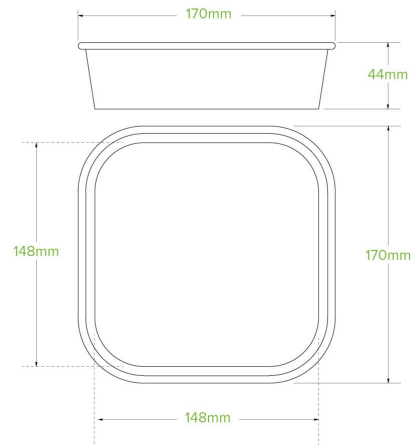

# 750ml White BioBoard Square Takeaway Base BB-SLB-750-W

Our white 750ml square paper containers are sustainably sourced, made from FSC™ certified paper board. They are lined with a bioplastic made from plants, not oil. These takeaway containers are perfect for displaying meals. Certified industrially compostable.

|  |   |   |
|--|---|---|
| <b>Carton quantity:</b> 300  | <b>Sleeves per carton:</b> 6                          | <b>Units per sleeve:</b> 50                           |
| <b>Carton Size LxWxH (cm):</b> 52x35x58  | <b>Carton gross weight (kg):</b> 6.000000             | <b>Raw material:</b> Paper - FSC™ Mix certified paper |
| <b>Lining/coating:</b> PLA   | <b>Window material:</b> None                          | <b>Inks:</b> Food Contact Safe Inks                   |
| <b>Brim fill capacity (ml):</b> 760  | <b>Dimensions top LxW (mm):</b> 170x170               | <b>Dimensions base LxW (mm):</b> 148x148              |
| <b>Product Depth:</b> 44   | <b>Product weight (g):</b> 20.61                      | <b>Thickness:</b> 320gsm+30g                          |
| <b>Use:</b> Hot, Cold, Wet & Dry Products  | <b>Customise:</b> Print                               | <b>MOQ custom:</b> 30000                              |
| <b>Mould fees:</b> No  | <b>Environmental production certified:</b> ISO 14001  | <b>Quality product certified:</b> ISO 9001            |
| <b>Factory food safety certified:</b> BRC  | <b>Corporate social accreditation:</b> NONE AVAILABLE | <b>Home compostable:</b> No                           |
| <b>Industrially compostable:</b> Certified to AS4736 Australian Standards, Certified to EN13432 European Standards | <b>Recyclable:</b> No                                 |   |