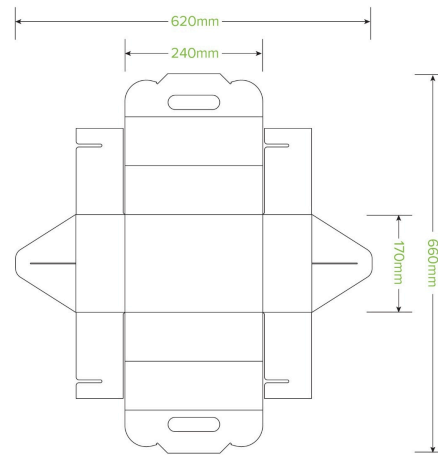

Carry Tray Box BB-CARRY-S

BioBoard carry boxes are made from sturdy paperboard with no lining. With a convenient die-cut carry handle, they are perfect for transporting large meals such as chicken wings and burger meals. Home compostable and recyclable if not contaminated with food.

Carton quantity: 100	Sleeves per carton: 1	Units per sleeve: 100
Carton Size LxWxH (cm): 67x63x13	Carton gross weight (kg): 8.900000	Carton barcode: 19344062072710
Raw material: Paper	Lining/coating: None	Window material: None
Printing Type: None	Inks: None	Brim fill capacity (ml): 3468
Dimensions top LxW (mm): 240x170	Dimensions base LxW (mm): 240x170	Product Depth: 85
Product weight (g): 87	Thickness: 350gsm	Use: Hot & Wet Products
Manufactured: China	Customise: Print	MOQ custom: 50000
Mould fees: Yes - see custom packaging	Environmental production certified: None	Quality product certified: ISO 9001
Factory food safety certified: BRC	Corporate social accreditation: BSCI	Home compostable: Suitable for composting
Industrially compostable: Suitable for composting	Recyclable: No	