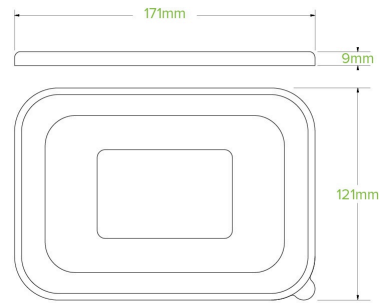

## 500-1,000ml PET BioBoard Takeaway Lid BB-LBL-RPET

Our rPET lids are suitable for cold food only. Made from recyclable PET and is recyclable in most councils. Suitable for our 500-1,000ml rectangular paper containers.

<b>Carton quantity:</b> 300	<b>Sleeves per carton:</b> 6	<b>Units per sleeve:</b> 50
<b>Carton Size LxWxH (cm):</b> 36x36x40	<b>Carton gross weight (kg):</b> 4.000000	<b>Carton barcode:</b> 19344062067709
<b>Raw material:</b> Plastic - PET (Polyethylene Terephthalate)	<b>Lining/coating:</b> None	<b>Window material:</b> None
<b>Printing Type:</b> None	<b>Inks:</b> None	<b>Dimensions top LxW (mm):</b> 173x121
<b>Dimensions base LxW (mm):</b> 173x121	<b>Product Depth:</b> 10	<b>Product weight (g):</b> 11
<b>Thickness:</b> N/A	<b>Use:</b> Hot and cold	<b>Manufactured:</b> China
<b>Customise:</b> Emboss	<b>MOQ custom:</b> 50000	<b>Mould fees:</b> Yes - see custom packaging
<b>Environmental production certified:</b> ISO 14001	<b>Quality product certified:</b> ISO 9001	<b>Factory food safety certified:</b> BRC
<b>Corporate social accreditation:</b> BSCI	<b>Home compostable:</b> No	<b>Industrially compostable:</b> No
<b>Recyclable:</b> Yes		