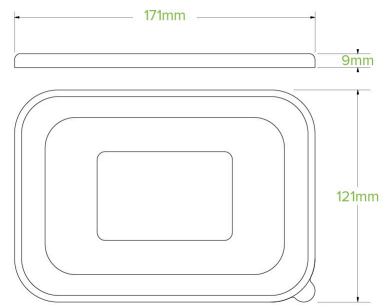

500-1,000ml PP BioBoard Takeaway Lid BB-LBL-PP

Our conventional plastic lids are suitable for hot food and are a more cost-effective alternative to our bioplastic alternative. Matches our 500-1,000ml rectangular paper containers. They are recyclable in most councils.

Carton quantity: 300	Sleeves per carton: 6	Units per sleeve: 50
Carton Size LxWxH (cm): 39.5x35.5x33.5	Carton gross weight (kg): 4.000000	Carton barcode: 19344062067716
Raw material: Plastic - PP (Polypropylene)	Lining/coating: None	Window material: None
Printing Type: None	Inks: None	Dimensions top LxW (mm): 173x121
Dimensions base LxW (mm): 173x121	Product Depth: 10	Product weight (g): 9
Thickness: N/A	Use: Hot and cold	Manufactured: China
Customise: Emboss	MOQ custom: 50000	Mould fees: Yes - see custom packaging
Environmental production certified: ISO 14001	Quality product certified: ISO 9001	Factory food safety certified: BRC
Corporate social accreditation: BSCI	Home compostable: No	Industrially compostable: No
Recyclable: No		