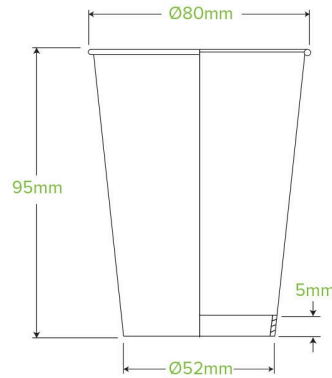

## 25 Pack - 295ml / 8oz (90mm) Art Series Single Wall BioCup RT-BC-8-4X25P-P

IMAGE AS A GUIDE ONLY. Cartons contain up to three different art cups with new artists featured every two months. Pictured here are designs from the latest Art Series. Unfortunately, we cannot sell individual art cups and cannot guarantee which prints, or which series of prints will be in each carton. Our compostable cups are certified compostable to AS4736. These paper coffee cups are packaged for retail sale and are shelf-ready. There are 25 cups per paper sleeve and 4 sleeves in the carton.

<b>Carton quantity:</b> 100	<b>Sleeves per carton:</b> 4	<b>Units per sleeve:</b> 25
<b>Carton Size LxWxH (cm):</b> 27x18.5x19	<b>Carton gross weight (kg):</b> 1.370000	<b>Carton barcode:</b> 19344062061097
<b>Raw material:</b> Paper	<b>Lining/coating:</b> Aqueous	<b>Window material:</b> None
<b>Printing Type:</b> Offset	<b>Inks:</b> Food Contact Safe Inks	<b>Brim fill capacity (ml):</b> 285
<b>Dimensions top LxW (mm):</b> 80x80	<b>Dimensions base LxW (mm):</b> 52x52	<b>Product Depth:</b> 96
<b>Product weight (g):</b> 7.3	<b>Thickness:</b> 280gsm	<b>Use:</b> Hot & Wet Products
<b>Manufactured:</b> Taiwan	<b>Customise:</b> Print	<b>MOQ custom:</b> 100000
<b>Mould fees:</b> Yes - see custom packaging	<b>Environmental production certified:</b> None	<b>Quality product certified:</b> TBC
<b>Factory food safety certified:</b> BRC	<b>Corporate social accreditation:</b> BSCI	<b>Home compostable:</b> Certified to AS5810 Australian standards, Certified to NF T51-800 European standards
<b>Industrially compostable:</b> Certified to AS4736 Australian Standards, Certified to EN13432 European Standard	<b>Recyclable:</b> No	