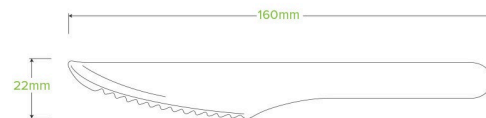

10 Pack - 16cm Wooden Knife In Paper Sleeves RT-HY-16K-32X10P-P

Made from sustainable sourced and FSC™ certified Birchwood, a great alternative to disposable plastic cutlery.

Carton quantity: 320	Sleeves per carton: 32	Units per sleeve: 10
Carton Size LxWxH (cm): 21.3x11.3x20.5	Carton gross weight (kg): 1.000000	Carton barcode: 19344062061066
Raw material: Wood - FSC™ 100% Certified Birchwood	Lining/coating: None	Window material: None
Printing Type: Offset	Inks: Food Contact Safe Inks	Dimensions top LxW (mm): 62x10
Dimensions base LxW (mm): 160x22	Product Depth: 190	Product weight (g): 2.5
Thickness: 50	Use: Hot, Cold, Wet & Dry Products	Manufactured: China
Customise: Print	MOQ custom: 100000	Mould fees: Yes - see custom packaging
Environmental production certified: None	Quality product certified: ISO 9001	Factory food safety certified: BRC
Corporate social accreditation: SMETA	Home compostable: Suitable for composting	Industrially compostable: Suitable for composting
Recyclable: No		