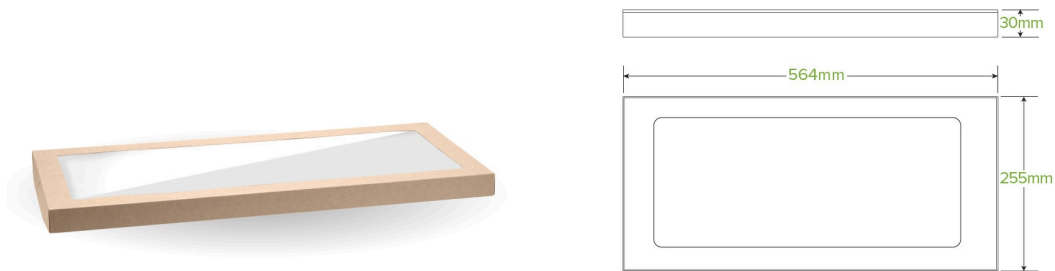

# Large BioBoard Catering Tray PLA Window Lid BB-CBWL-L

BioBoard catering tray lid is made from FSC™ certified paperboard. The windowed lid is made from a bioplastic made from plants, not oil, and is certified industrially compostable.

<b>Carton quantity:</b> 50	<b>Sleeves per carton:</b> 1	<b>Units per sleeve:</b> 50
<b>Carton Size LxWxH (cm):</b> 58x28x14	<b>Carton gross weight (kg):</b> 2.510000	<b>Carton barcode:</b> 19344062058431
<b>Raw material:</b> Paper - FSC™ Recycled	<b>Lining/coating:</b> None	<b>Window material:</b> Bioplastic - PLA
<b>Printing Type:</b> None	<b>Inks:</b> Food Contact Safe Inks - Soy or Water Based	<b>Dimensions top LxW (mm):</b> 564x255
<b>Dimensions base LxW (mm):</b> 564x255	<b>Product Depth:</b> 30	<b>Product weight (g):</b> 39
<b>Thickness:</b> 330gsm	<b>Use:</b> Hot and cold	<b>Manufactured:</b> China
<b>Customise:</b> Yes - Please Contact Our Team For More Information	<b>MOQ custom:</b> 30000	<b>Mould fees:</b> No
<b>Environmental production certified:</b> ISO 14001	<b>Quality product certified:</b> NA	<b>Factory food safety certified:</b> BRC, ISO 22000
<b>Corporate social accreditation:</b> No	<b>Home compostable:</b> No	<b>Industrially compostable:</b> Certified to AS4736 Australian Standards, Certified to EN13432 European Standard
<b>Recyclable:</b> No		