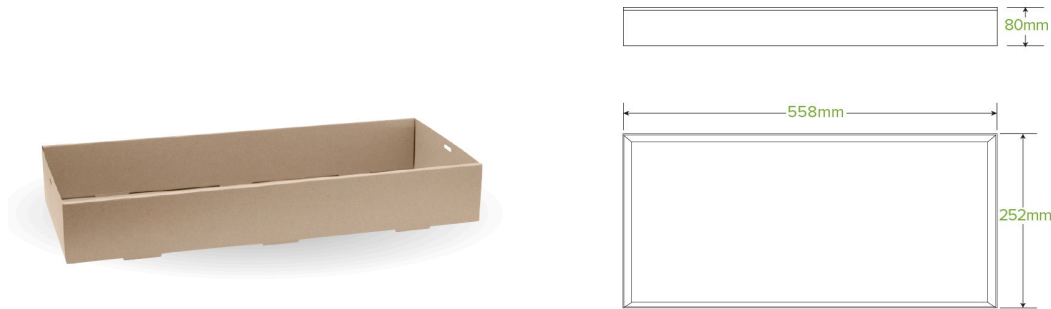

Large BioBoard Catering Tray Base BB-CB-L

Our catering boxes and lids are made from sustainably sourced FSC™ certified paper. The paper is home and industrially compostable and recyclable in kurbside recycling if clean. BioPak catering trays are available in 5 sizes (XS-XL).

Carton quantity: 50	Sleeves per carton: 1	Units per sleeve: 50
Carton Size LxWxH (cm): 73.7x60.5x8	Carton gross weight (kg): 9.800000	Carton barcode: 19344062058387
Raw material: Paper - FSC™ Recycled	Lining/coating: None	Window material: None
Printing Type: None	Inks: Food Contact Safe Inks - Soy or Water Based	Brim fill capacity (ml): 11249
Dimensions top LxW (mm): 558x252	Dimensions base LxW (mm): 558x252	Product Depth: 80
Product weight (g): 142	Thickness: 130+100+130	Use: Hot and cold
Manufactured: China	Customise: Yes - Please Contact Our Team For More Information	MOQ custom: 30000
Mould fees: No	Environmental production certified: ISO 14001	Quality product certified: NA
Factory food safety certified: BRC, ISO 22000	Corporate social accreditation: NONE AVAILABLE	Home compostable: No
Industrially compostable: Certified to AS4736 Australian Standards, Certified to EN13432 European Standard	Recyclable: No	