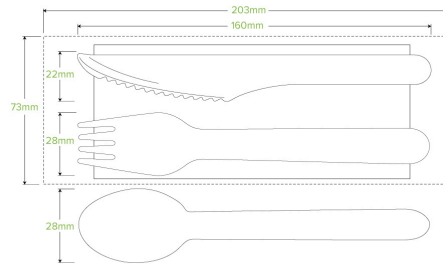

16cm Wood Knife, Fork, Spoon & Napkin Set HY-16KFSN

Our 16cm knife, fork, spoon & napkin wood cutlery set is made from sustainably sourced FSC™ 100% certified birchwood. This takeaway cutlery set is compostable. A more eco-friendly alternative to plastic cutlery sets.

Carton quantity: 400	Sleeves per carton: 4	Units per sleeve: 100
Carton Size LxWxH (cm): 47x21.5x35	Carton gross weight (kg): 5.100000	Carton barcode: 19344062057281
Raw material: Wood - FSC™ 100% Certified Birchwood	Lining/coating: None	Window material: None
Printing Type: Flexo	Inks: Food Contact Safe Inks	Dimensions top LxW (mm): 205x60
Dimensions base LxW (mm): 205x60	Product Depth: 8	Product weight (g): 12
Thickness: 50	Use: Hot, Cold, Wet & Dry Products	Manufactured: China
Customise: Print	MOQ custom: 100000	Mould fees: Yes - see custom packaging
Environmental production certified: None	Quality product certified: ISO 9001	Factory food safety certified: BRC
Corporate social accreditation: SMETA	Home compostable: Suitable for composting	Industrially compostable: Suitable for composting
Recyclable: No		