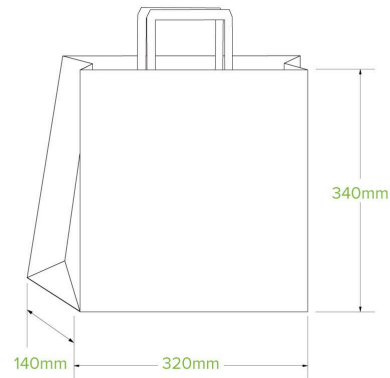

# 320x140x340mm Medium Flat Handle Kraft Paper Bags

## BAG-TA-F-MEDIUM

Our medium flat handle kraft paper bags are made from post-consumer recycled FSC™ certified paper and other controlled sources. These FSC paper bags are strong, sturdy and can be stored easily. Great for foodservice and takeaway, this flat handle paper bag has a 5kg weight capacity. These recycled paper bags are compostable and recyclable. Also available in twisted and die-cut handles.

<b>Carton quantity:</b> 200	<b>Sleeves per carton:</b> 1	<b>Units per sleeve:</b> 200
<b>Carton Size LxWxH (cm):</b> 36x34x36	<b>Carton gross weight (kg):</b> 10.600000	<b>Carton barcode:</b> 19344062053993
<b>Raw material:</b> Paper - FSC™ Recycled	<b>Lining/coating:</b> None	<b>Window material:</b> None
<b>Printing Type:</b> Flexo	<b>Inks:</b> Food Contact Safe Inks - Soy or Water Based	<b>Brim fill capacity (ml):</b> 15232
<b>Dimensions top LxW (mm):</b> 320x340	<b>Dimensions base LxW (mm):</b> 320x340	<b>Product Depth:</b> 140
<b>Product weight (g):</b> 48	<b>Thickness:</b> 100gsm	<b>Use:</b> Cold & Dry Products
<b>Manufactured:</b> China	<b>Customise:</b> Print	<b>MOQ custom:</b> 10000
<b>Mould fees:</b> Yes - see custom packaging	<b>Environmental production certified:</b> None	<b>Quality product certified:</b> ISO 9001
<b>Factory food safety certified:</b> BRC	<b>Corporate social accreditation:</b> SMETA	<b>Home compostable:</b> Suitable for composting
<b>Industrially compostable:</b> Suitable for composting	<b>Recyclable:</b> No	