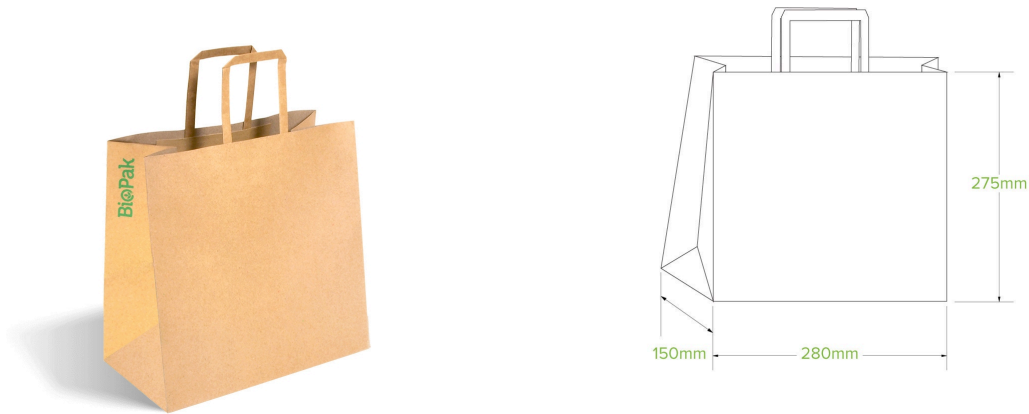

# 280x150x275mm Small Flat Handle Kraft Paper Bags

## BAG-TA-F-SMALL

Our small kraft paper bags are made from post-consumer recycled FSC™ certified paper and other controlled sources. These small paper bags are strong, sturdy and can be stored easily. Great for foodservice and takeaway, this recycled paper bag has a 4kg weight capacity. This flat handle paper bag is compostable and recyclable. Also available in twisted and die-cut handles.

<b>Carton quantity:</b> 250	<b>Sleeves per carton:</b> 1	<b>Units per sleeve:</b> 250
<b>Carton Size LxWxH (cm):</b> 30.5x30x42	<b>Carton gross weight (kg):</b> 11.300000	<b>Carton barcode:</b> 19344062053986
<b>Raw material:</b> Paper - FSC™ Recycled	<b>Lining/coating:</b> None	<b>Window material:</b> None
<b>Printing Type:</b> Flexo	<b>Inks:</b> Food Contact Safe Inks - Soy or Water Based	<b>Brim fill capacity (ml):</b> 11550
<b>Dimensions top LxW (mm):</b> 280x275	<b>Dimensions base LxW (mm):</b> 280x275	<b>Product Depth:</b> 150
<b>Product weight (g):</b> 33	<b>Thickness:</b> 100gsm	<b>Use:</b> Cold & Dry Products
<b>Manufactured:</b> China	<b>Customise:</b> Print	<b>MOQ custom:</b> 10000
<b>Mould fees:</b> Yes - see custom packaging	<b>Environmental production certified:</b> None	<b>Quality product certified:</b> ISO 9001
<b>Factory food safety certified:</b> BRC	<b>Corporate social accreditation:</b> SMETA	<b>Home compostable:</b> Suitable for composting
<b>Industrially compostable:</b> Suitable for composting	<b>Recyclable:</b> No	