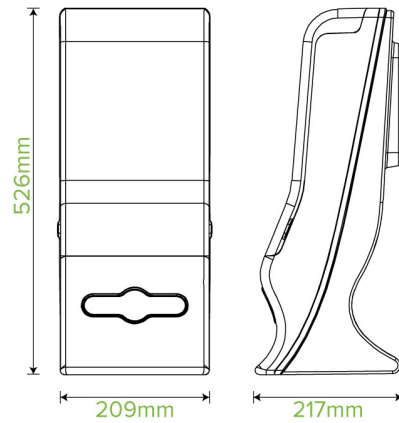

Large Single Saver BioDispenser Table Top Individual Unit L-SSD-LTTU

This large single saver napkin dispenser fits our Single Saver BioNapkins. Promote hygiene and reduce napkin usage with this napkin dispenser. 5% of profits from our eco-friendly napkin dispensers are donated to creating positive change. This is an individual unit.

Carton quantity: 1	Sleeves per carton: 1	Units per sleeve: 1
Carton Size LxWxH (cm): 55.5x46x48.5	Carton gross weight (kg): 2.250000	Carton barcode: 19344062038426
Raw material: ABS Plastic	Lining/coating: None	Window material: None
Printing Type: None	Inks: None	Dimensions top LxW (mm): 209x221
Dimensions base LxW (mm): 209x221	Product Depth: 529	Product weight (g): 2320
Use: N/A	Manufactured: China	Customise: None
MOQ custom: MOQ apply see custom packaging	Mould fees: No	Environmental production certified: ISO 14001
Quality product certified: ISO 9001	Factory food safety certified: BRC	Corporate social accreditation: SMETA
Home compostable: No	Industrially compostable: No	Recyclable: No