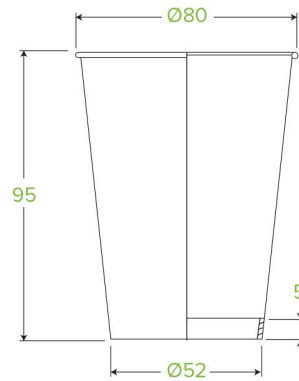

280ml / 8oz (80mm) White Green Line Single Wall BioCup BC-8-GL

Paper BioCups are made from premium paperboard with a bioplastic lining made from plants, not oil. This 8oz White Green Line cup fits our small lids.

Carton quantity: 1000	Sleeves per carton: 20	Units per sleeve: 50
Carton Size LxWxH (cm): 41x33.5x44	Carton gross weight (kg): 8.800000	Carton barcode: 19344062022487
Raw material: Paper	Lining/coating: Bioplastic - Ingeo PLA	Window material: None
Printing Type: Offset	Inks: Food Contact Safe Inks	Brim fill capacity (ml): 280
Dimensions top LxW (mm): 80x80	Dimensions base LxW (mm): 51.17x51.17	Product Depth: 95
Product weight (g): 8	Thickness: 280gsm	Use: Hot and cold
Manufactured: Taiwan	Customise: Print	MOQ custom: MOQ apply see custom packaging
Mould fees: No	Environmental production certified: ISO 14001	Quality product certified: ISO 9001
Factory food safety certified: BRC, ISO 22000	Corporate social accreditation: SA 8000	Home compostable: No
Industrially compostable: Certified to AS4736 Australian Standards, Certified to EN13432 European Standard	Recyclable: No	