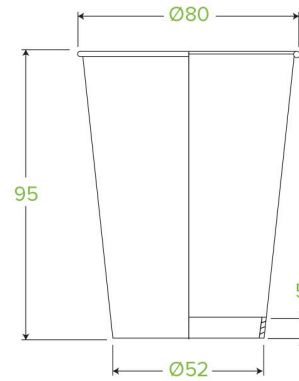

280ml / 8oz (80mm) Leaf Single Wall BioCup BC-8

Paper BioCups are lined with a plant-based bioplastic. BioPak paper cups are certified industrially compostable. This 8oz Leaf cup fits our small lids.

Carton quantity: 1000	Sleeves per carton: 20	Units per sleeve: 50
Carton Size LxWxH (cm): 41x33.5x44	Carton gross weight (kg): 9.500000	Carton barcode: 19344062000003
Raw material: Paper	Lining/coating: Bioplastic - Ingeo PLA	Window material: None
Printing Type: Offset	Inks: Food Contact Safe Inks	Brim fill capacity (ml): 280
Dimensions top LxW (mm): 80x80	Dimensions base LxW (mm): 51.17x51.17	Product Depth: 95
Product weight (g): 8	Thickness: 280gsm	Use: Hot and cold
Manufactured: Taiwan	Customise: Print	MOQ custom: MOQ apply see custom packaging
Mould fees: No	Environmental production certified: ISO 14001	Quality product certified: ISO 9001
Factory food safety certified: BRC, ISO 22000	Corporate social accreditation: SA 8000	Home compostable: No
Industrially compostable: Certified to AS4736 Australian Standards, Certified to EN13432 European Standard	Recyclable: No	