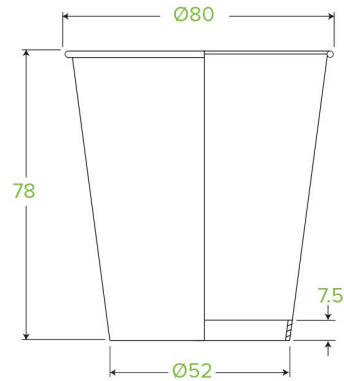

230ml / 6oz (80mm) Leaf Single Wall BioCup BC-6

Paper BioCups are lined with a plant-based bioplastic. BioPak paper cups are certified industrially compostable. This 6oz Leaf cup fits our small lids.

Carton quantity: 1000	Sleeves per carton: 20	Units per sleeve: 50
Carton Size LxWxH (cm): 41x33.5x45.5	Carton gross weight (kg): 8.500000	Carton barcode: 19344062012853
Raw material: Paper	Lining/coating: Bioplastic - Ingeo PLA	Window material: None
Printing Type: Offset	Inks: Food Contact Safe Inks	Brim fill capacity (ml): 230
Dimensions top LxW (mm): 80x80	Dimensions base LxW (mm): 50.1x50.1	Product Depth: 78
Product weight (g): 6	Thickness: 228gsm	Use: Hot and cold
Manufactured: Taiwan	Customise: Print	MOQ custom: MOQ apply see custom packaging
Mould fees: No	Environmental production certified: ISO 14001	Quality product certified: ISO 9001
Factory food safety certified: BRC, ISO 22000	Corporate social accreditation: SA 8000	Home compostable: No
Industrially compostable: Certified to AS4736 Australian Standards, Certified to EN13432 European Standard	Recyclable: No	