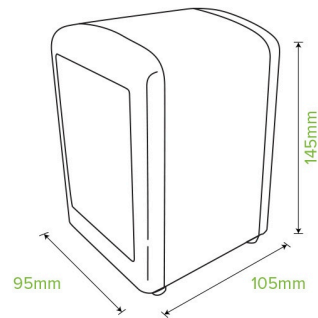

D-Fold Compact & E-Fold Tall BioDispenser Table Top L-TCD-TT

This napkin dispenser fits both our E-Fold Tall and D-Fold Compact BioNapkins. 5% of profits from our eco-friendly napkin dispensers are donated to creating positive change. There are 36 napkins dispensers per carton.

Carton quantity: 36	Sleeves per carton: 36	Units per sleeve: 1
Carton Size LxWxH (cm): 42x36x45	Carton gross weight (kg): 4.760000	Carton barcode: 19344062021480
Raw material: Metal - Tinplate	Lining/coating: None	Window material: None
Printing Type: None	Inks: None	Dimensions top LxW (mm): 105x96
Dimensions base LxW (mm): 105x96	Product Depth: 145	Product weight (g): 300
Use: N/A	Manufactured: China	Customise: None
MOQ custom: MOQ apply see custom packaging	Mould fees: No	Environmental production certified: ISO 14001
Quality product certified: ISO 9001	Factory food safety certified: BRC	Corporate social accreditation: SMETA
Home compostable: No	Industrially compostable: No	Recyclable: No