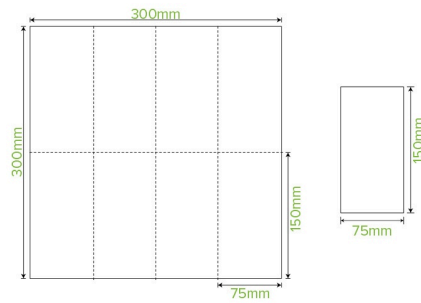

2-Ply 1/8 Fold White Lunch BioNapkin L-LN1/8-2PW

Not all paper napkins are created equal! Eco-friendly 2-ply 1/8 fold white lunch napkins are made from FSC™ Mix certified paper pulp. Paper napkins are recyclable (if not too soiled) and home compostable. Custom printing available.

Carton quantity: 2000	Sleeves per carton: 20	Units per sleeve: 100
Carton Size LxWxH (cm): 32x32x36	Carton gross weight (kg): 6.200000	Carton barcode: 19344062020193
Raw material: Paper - FSC™ Mix certified paper	Lining/coating: None	Window material: None
Printing Type: None	Inks: None	Dimensions top LxW (mm): 300x300
Dimensions base LxW (mm): 300x300	Product weight (g): 2.88	Thickness: 16gsm
Use: N/A	Manufactured: China	Customise: Print
MOQ custom: MOQ apply see custom packaging	Mould fees: Yes - see custom packaging	Environmental production certified: ISO 14001
Quality product certified: ISO 9001	Factory food safety certified: BRC	Corporate social accreditation: SMETA
Home compostable: Suitable for composting	Industrially compostable: Suitable for composting	Recyclable: No