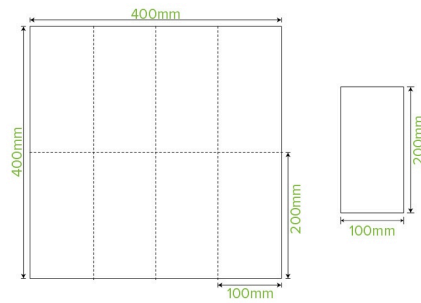

2-Ply 1/8 Fold White Dinner BioNapkin L-DN1/8-W

Not all paper dinner napkins are created equal! Eco-friendly 1/8 fold white dinner napkins are made from FSC™ Mix certified paper pulp and are These white paper napkins are recyclable (if not too soiled) and home compostable. Custom printing available.

Carton quantity: 1000	Sleeves per carton: 10	Units per sleeve: 100
Carton Size LxWxH (cm): 41x22x40	Carton gross weight (kg): 5.400000	Carton barcode: 19344062020254
Raw material: Paper - FSC™ Mix certified paper	Lining/coating: None	Window material: None
Printing Type: None	Inks: None	Dimensions top LxW (mm): 400x400
Dimensions base LxW (mm): 400x400	Product weight (g): 5.12	Thickness: 16gsm
Use: N/A	Manufactured: China	Customise: Print
MOQ custom: MOQ apply see custom packaging	Mould fees: Yes - see custom packaging	Environmental production certified: ISO 14001
Quality product certified: ISO 9001	Factory food safety certified: BRC	Corporate social accreditation: SMETA
Home compostable: Suitable for composting	Industrially compostable: Suitable for composting	Recyclable: No