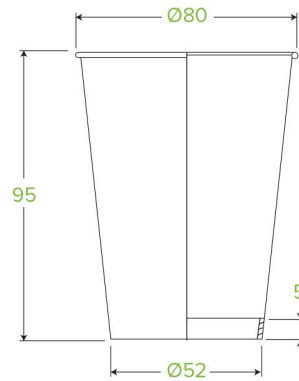

# 280ml / 8oz (80mm) Kraft Green Line Single Wall BioCup

## BCK-8-GL

Paper BioCups are lined with Ingeo bioplastic – made from plants, not oil. This 8oz Kraft Green Line paper cup is printed kraft-look. This takeaway cup fits our small lids.

<b>Carton quantity:</b> 1000	<b>Sleeves per carton:</b> 20	<b>Units per sleeve:</b> 50
<b>Carton Size LxWxH (cm):</b> 41x33.5x44	<b>Carton gross weight (kg):</b> 8.800000	<b>Carton barcode:</b> 19344062022524
<b>Raw material:</b> Paper	<b>Lining/coating:</b> Bioplastic - Ingeo PLA	<b>Window material:</b> None
<b>Printing Type:</b> Offset	<b>Inks:</b> Food Contact Safe Inks	<b>Brim fill capacity (ml):</b> 280
<b>Dimensions top LxW (mm):</b> 80x80	<b>Dimensions base LxW (mm):</b> 52x52	<b>Product Depth:</b> 95
<b>Product weight (g):</b> 8.219	<b>Thickness:</b> 268gsm + 35gsm PLA	<b>Use:</b> Hot and cold
<b>Manufactured:</b> Taiwan	<b>Customise:</b> Print	<b>MOQ custom:</b> 50000
<b>Mould fees:</b> No	<b>Quality product certified:</b> ISO 9001	<b>Factory food safety certified:</b> BRC, HACCP
<b>Home compostable:</b> No	<b>Industrially compostable:</b> Certified to AS4736 Australian Standards, Certified to EN13432 European Standard	<b>Recyclable:</b> No