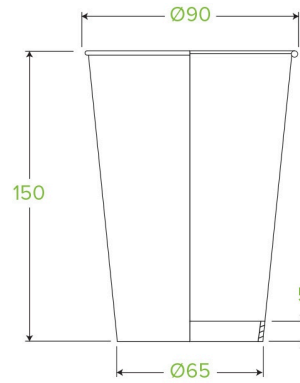

## 595ml / 20oz (90mm) Leaf Single Wall BioCup BC-20

Paper BioCups are made from premium paperboard lined with a plant-based bioplastic. BioPak paper cups are certified industrially compostable. This 20oz Leaf paper cup fits our large lids.

<b>Carton quantity:</b> 500	<b>Sleeves per carton:</b> 20	<b>Units per sleeve:</b> 25
<b>Carton Size LxWxH (cm):</b> 45.5x37.5x41.5	<b>Carton gross weight (kg):</b> 8.500000	<b>Carton barcode:</b> 19344062000317
<b>Raw material:</b> Paper	<b>Lining/coating:</b> Bioplastic - Ingeo PLA	<b>Window material:</b> None
<b>Printing Type:</b> Offset	<b>Inks:</b> Food Contact Safe Inks	<b>Brim fill capacity (ml):</b> 595
<b>Dimensions top LxW (mm):</b> 90x90	<b>Dimensions base LxW (mm):</b> 65x65	<b>Product Depth:</b> 152
<b>Product weight (g):</b> 15	<b>Thickness:</b> 303gsm	<b>Use:</b> Hot and cold
<b>Manufactured:</b> Taiwan	<b>Customise:</b> Print	<b>MOQ custom:</b> MOQ apply see custom packaging
<b>Mould fees:</b> No	<b>Environmental production certified:</b> ISO 14001	<b>Quality product certified:</b> ISO 9001
<b>Factory food safety certified:</b> BRC, ISO 22000	<b>Corporate social accreditation:</b> SA 8000	<b>Home compostable:</b> No
<b>Industrially compostable:</b> Certified to AS4736 Australian Standards, Certified to EN13432 European Standard	<b>Recyclable:</b> No	