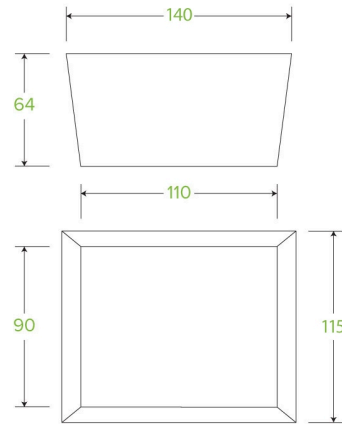

Small BioBoard Lunch Box With Window BB-WLBS-1

BioBoard Lunch Boxes are made from sustainably sourced FSC™ Mix certified paperboard with a waterproof Ingeo™ bioplastic lining and window. This small lunch box is printed kraft-look. Certified industrially compostable to AS4736.

Carton quantity: 200	Sleeves per carton: 4	Units per sleeve: 50
Carton Size LxWxH (cm): 52x25x32.5	Carton gross weight (kg): 5.500000	Carton barcode: 19344062028113
Raw material: Paper - FSC™ Mix certified paper	Lining/coating: Bioplastic - Ingeo™ PLA	Window material: Bioplastic - PLA
Printing Type: Offset	Inks: Food Contact Safe Inks - Soy or Water Based	Brim fill capacity (ml): 792
Dimensions top LxW (mm): 143x117	Dimensions base LxW (mm): 110x90	Product Depth: 64
Product weight (g): 18	Thickness: 270gsm	Use: Hot and cold
Manufactured: China	Customise: Print	MOQ custom: 30000
Mould fees: No	Environmental production certified: ISO 14001	Quality product certified: NA
Factory food safety certified: BRC, ISO 22000	Corporate social accreditation: NONE AVAILABLE	Home compostable: No
Industrially compostable: Certified to AS4736 Australian Standards, Certified to EN13432 European Standard	Recyclable: No	