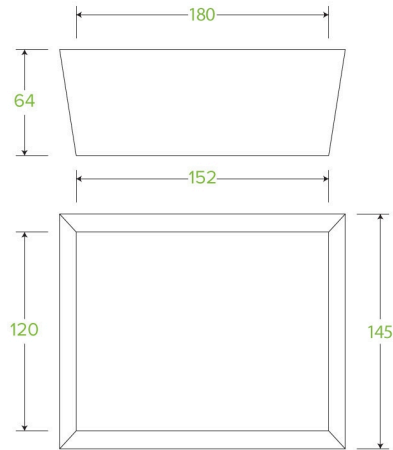

## Medium BioBoard Lunch Box With Window BB-WLBM-8

BioBoard Lunch Boxes are made from sustainably sourced FSC™ Mix certified paperboard with a waterproof Ingeo™ bioplastic lining and window. This medium lunch box is printed kraft-look. Certified industrially compostable to AS4736.

<b>Carton quantity:</b> 200	<b>Sleeves per carton:</b> 4	<b>Units per sleeve:</b> 50
<b>Carton Size LxWxH (cm):</b> 50x33x41	<b>Carton gross weight (kg):</b> 7.400000	<b>Carton barcode:</b> 19344062028120
<b>Raw material:</b> Paper - FSC™ Mix certified paper	<b>Lining/coating:</b> Bioplastic - Ingeo™ PLA	<b>Window material:</b> Bioplastic - PLA
<b>Printing Type:</b> Offset	<b>Inks:</b> Food Contact Safe Inks - Soy or Water Based	<b>Brim fill capacity (ml):</b> 1338
<b>Dimensions top LxW (mm):</b> 182x147	<b>Dimensions base LxW (mm):</b> 152x120	<b>Product Depth:</b> 64
<b>Product weight (g):</b> 27	<b>Thickness:</b> 270gsm	<b>Use:</b> Hot and cold
<b>Manufactured:</b> China	<b>Customise:</b> Print	<b>MOQ custom:</b> 30000
<b>Mould fees:</b> No	<b>Environmental production certified:</b> ISO 14001	<b>Quality product certified:</b> NA
<b>Factory food safety certified:</b> BRC, ISO 22000	<b>Corporate social accreditation:</b> NONE AVAILABLE	<b>Home compostable:</b> No
<b>Industrially compostable:</b> Certified to AS4736 Australian Standards, Certified to EN13432 European Standard	<b>Recyclable:</b> No	