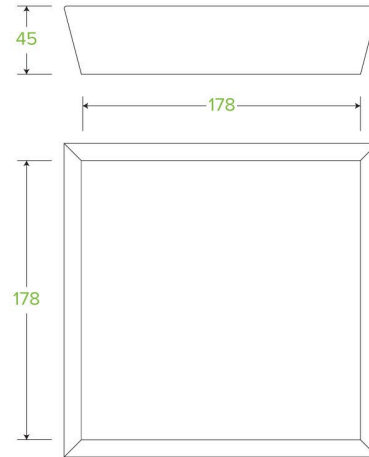

## BioBoard Tray #2 BB-TRAY2

BioBoard food trays are made from recycled paper. These takeaway trays are home compostable.

<b>Carton quantity:</b> 240	<b>Sleeves per carton:</b> 4	<b>Units per sleeve:</b> 60
<b>Carton Size LxWxH (cm):</b> 42x40x45	<b>Carton gross weight (kg):</b> 7.500000	<b>Carton barcode:</b> 19344062023927
<b>Raw material:</b> Paper - Recycled Paper Pulp	<b>Lining/coating:</b> None	<b>Window material:</b> None
<b>Printing Type:</b> None	<b>Inks:</b> None	<b>Brim fill capacity (ml):</b> 1617
<b>Dimensions top LxW (mm):</b> 200x200	<b>Dimensions base LxW (mm):</b> 178x178	<b>Product Depth:</b> 45
<b>Product weight (g):</b> 24.62	<b>Thickness:</b> 340gsm	<b>Use:</b> Hot and cold
<b>Manufactured:</b> China	<b>Customise:</b> Print	<b>MOQ custom:</b> 30000
<b>Mould fees:</b> No	<b>Environmental production certified:</b> ISO 14001	<b>Quality product certified:</b> ISO 9001
<b>Factory food safety certified:</b> BRC	<b>Corporate social accreditation:</b> BSCI	<b>Home compostable:</b> Suitable for composting
<b>Industrially compostable:</b> Suitable for composting	<b>Recyclable:</b> No	