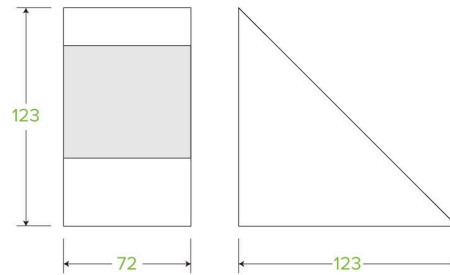

Medium BioBoard Sandwich Wedge BB-SW-MEDIUM2

BioBoard Sandwich Wedges are made from sustainably sourced FSC™ Mix certified paper board with a waterproof Ingeo™ bioplastic window. This sandwich box is printed kraft-look. Certified industrially compostable to AS4736.

Carton quantity: 500	Sleeves per carton: 2	Units per sleeve: 250
Carton Size LxWxH (cm): 41x29x23.5	Carton gross weight (kg): 7.700000	Carton barcode: 19344062028021
Raw material: Paper - FSC™ Mix certified paper	Lining/coating: None	Window material: Bioplastic - PLA
Printing Type: Offset	Inks: Food Contact Safe Inks - Soy or Water Based	Brim fill capacity (ml): 528
Dimensions top LxW (mm): 123x72	Dimensions base LxW (mm): 123x72	Product Depth: 123
Product weight (g): 14.5	Thickness: 270gsm	Use: Hot and cold
Manufactured: China	Customise: Print	MOQ custom: 30000
Mould fees: No	Environmental production certified: ISO 14001	Quality product certified: NA
Factory food safety certified: BRC, ISO 22000	Corporate social accreditation: NONE AVAILABLE	Home compostable: No
Industrially compostable: Certified to AS4736 Australian Standards, Certified to EN13432 European Standard	Recyclable: No	