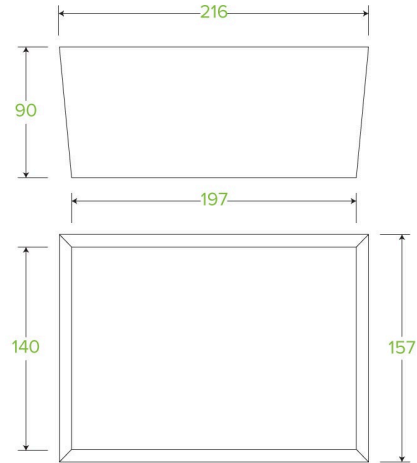

Extra Large BioBoard Lunch Box BB-LBXL-4

BioBoard Lunch Boxes are made from sustainably sourced FSC™ Mix certified paperboard and lined with waterproof Ingeo™ – a bioplastic product made from plants, not oil. This extra-large lunch box is printed kraft-look. Certified industrially compostable to AS4736.

Carton quantity: 200	Sleeves per carton: 4	Units per sleeve: 50
Carton Size LxWxH (cm): 70x37.8x47.3	Carton gross weight (kg): 13.700000	Carton barcode: 19344062028106
Raw material: Paper - FSC™ Mix certified paper	Lining/coating: Bioplastic - Ingeo™ PLA	Window material: None
Printing Type: Offset	Inks: Food Contact Safe Inks - Soy or Water Based	Brim fill capacity (ml): 2850
Dimensions top LxW (mm): 216x157	Dimensions base LxW (mm): 197x140	Product Depth: 90
Product weight (g): 50	Thickness: 337gsm	Use: Hot and cold
Manufactured: China	Customise: Print	MOQ custom: 30000
Mould fees: No	Environmental production certified: ISO 14001	Quality product certified: NA
Factory food safety certified: BRC, ISO 22000	Corporate social accreditation: NONE AVAILABLE	Home compostable: No
Industrially compostable: Certified to AS4736 Australian Standards, Certified to EN13432 European Standard	Recyclable: No	