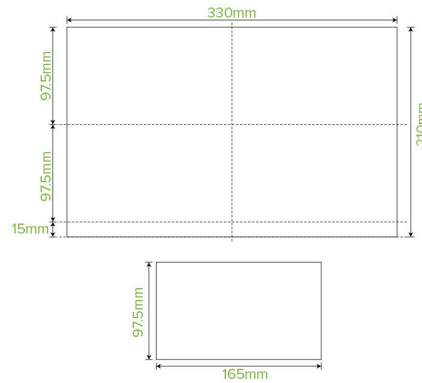

Single Saver 1-Ply White BioDispenser Napkin L-SSDN-W

Not all paper napkins are created equal! Eco-friendly single saver white dispenser napkins are made from FSC™ Mix certified paper pulp and Paper napkins are recyclable (if not too soiled) and home compostable. These napkins fit our Single Saver BioDispenser. Custom printing available.

Carton quantity: 6000	Sleeves per carton: 12	Units per sleeve: 500
Carton Size LxWxH (cm): 38x33x36	Carton gross weight (kg): 6.800000	Carton barcode: 19344062020438
Raw material: Paper - FSC™ Mix certified paper	Lining/coating: None	Window material: None
Printing Type: None	Inks: None	Dimensions top LxW (mm): 330x210
Dimensions base LxW (mm): 330x210	Product weight (g): 1.32	Thickness: 19gsm
Use: N/A	Manufactured: China	Customise: Print
MOQ custom: MOQ apply see custom packaging	Mould fees: Yes - see custom packaging	Environmental production certified: ISO 14001
Quality product certified: ISO 9001	Factory food safety certified: BRC	Corporate social accreditation: SMETA
Home compostable: Suitable for composting	Industrially compostable: Suitable for composting	Recyclable: No