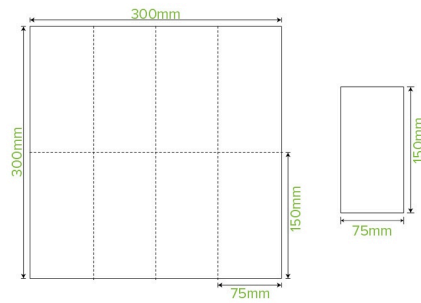

## 1-Ply 1/8 Fold White Lunch BioNapkin L-LN1/8-1PW

Not all paper napkins are created equal! Eco-friendly 1-ply 1/8 fold white lunch napkins are made from FSC™ Mix certified paper pulp. BioNapkins are recyclable (if not too soiled) and home compostable. Custom printing available.

<b>Carton quantity:</b> 3000	<b>Sleeves per carton:</b> 6	<b>Units per sleeve:</b> 500
<b>Carton Size LxWxH (cm):</b> 47x32x25	<b>Carton gross weight (kg):</b> 6.200000	<b>Carton barcode:</b> 19344062020070
<b>Raw material:</b> Paper - FSC™ Mix certified paper	<b>Lining/coating:</b> None	<b>Window material:</b> None
<b>Printing Type:</b> None	<b>Inks:</b> None	<b>Dimensions top LxW (mm):</b> 300x300
<b>Dimensions base LxW (mm):</b> 300x300	<b>Product weight (g):</b> 1.44	<b>Thickness:</b> 16gsm
<b>Use:</b> N/A	<b>Manufactured:</b> China	<b>Customise:</b> Print
<b>MOQ custom:</b> MOQ apply see custom packaging	<b>Mould fees:</b> Yes - see custom packaging	<b>Environmental production certified:</b> ISO 14001
<b>Quality product certified:</b> ISO 9001	<b>Factory food safety certified:</b> BRC	<b>Corporate social accreditation:</b> SMETA
<b>Home compostable:</b> Suitable for composting	<b>Industrially compostable:</b> Suitable for composting	<b>Recyclable:</b> No