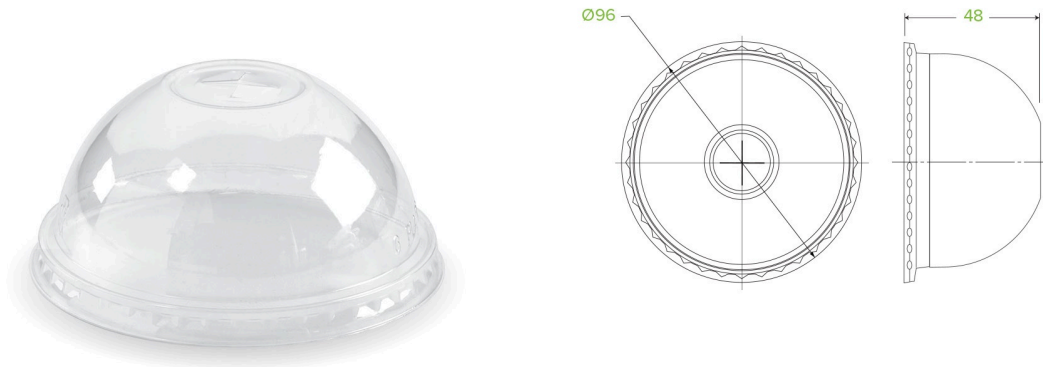

## 300-700ml Dome X-Slot Lid Clear BioCup Lid C-96D(X)

Our bioplastic cup lids are made from plants, not oil. Certified industrially compostable. This lid is domed with a hole. This lid fits our 300, 360, 420, 500, 600 & 700ml Clear BioCups. Note: cold use only.

<b>Carton quantity:</b> 1000	<b>Sleeves per carton:</b> 10	<b>Units per sleeve:</b> 100
<b>Carton Size LxWxH (cm):</b> 51.5x21.5x44	<b>Carton gross weight (kg):</b> 4.700000	<b>Carton barcode:</b> 19344062000744
<b>Raw material:</b> Bioplastic - PLA	<b>Lining/coating:</b> None	<b>Window material:</b> None
<b>Printing Type:</b> None	<b>Inks:</b> None	<b>Dimensions top LxW (mm):</b> 96x96
<b>Dimensions base LxW (mm):</b> 96x96	<b>Product Depth:</b> 48	<b>Product weight (g):</b> 3.922
<b>Use:</b> Cold use only	<b>Manufactured:</b> Taiwan	<b>Customise:</b> Unavailable
<b>MOQ custom:</b> N/A	<b>Environmental production certified:</b> ISO 14001	<b>Quality product certified:</b> ISO 9001
<b>Factory food safety certified:</b> FSSC 22000	<b>Corporate social accreditation:</b> NONE AVAILABLE	<b>Home compostable:</b> No
<b>Industrially compostable:</b> Certified to AS4736 Australian Standards, Certified to EN13432 European Standard	<b>Recyclable:</b> No	