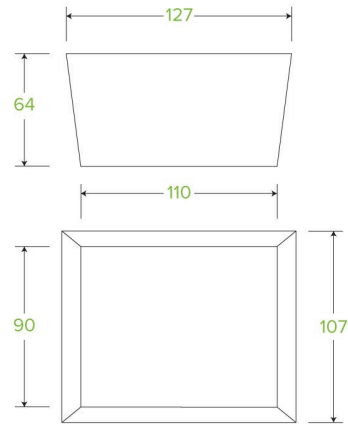

## Small BioBoard Lunch Box BB-LBS-1

BioBoard Lunch Boxes are made from sustainably sourced FSC™ Mix certified paperboard and lined with waterproof Ingeo™ – a bioplastic product made from plants, not oil. This small lunch box is printed kraft-look. Certified industrially compostable to AS4736.

|   |  |  |
|---|--|--|
| <b>Carton quantity:</b> 200   | <b>Sleeves per carton:</b> 4                             | <b>Units per sleeve:</b> 50              |
| <b>Carton Size LxWxH (cm):</b> 57x28x27   | <b>Carton gross weight (kg):</b> 5.600000                | <b>Carton barcode:</b><br>19344062028076 |
| <b>Raw material:</b> Paper - FSC™ Mix certified paper   | <b>Lining/coating:</b> Bioplastic - Ingeo™ PLA           | <b>Window material:</b> None             |
| <b>Printing Type:</b> Offset  | <b>Inks:</b> Food Contact Safe Inks - Soy or Water Based | <b>Brim fill capacity (ml):</b> 756      |
| <b>Dimensions top LxW (mm):</b> 127x107   | <b>Dimensions base LxW (mm):</b> 110x90                  | <b>Product Depth:</b> 64                 |
| <b>Product weight (g):</b> 20   | <b>Thickness:</b> 270gsm                                 | <b>Use:</b> Hot and cold                 |
| <b>Manufactured:</b> China  | <b>Customise:</b> Print                                  | <b>MOQ custom:</b> 30000                 |
| <b>Mould fees:</b> No   | <b>Environmental production certified:</b><br>ISO 14001  | <b>Quality product certified:</b> NA     |
| <b>Factory food safety certified:</b> BRC, ISO 22000  | <b>Corporate social accreditation:</b> NONE AVAILABLE    | <b>Home compostable:</b> No              |
| <b>Industrially compostable:</b> Certified to AS4736 Australian Standards, Certified to EN13432 European Standard | <b>Recyclable:</b> No                                    |  |