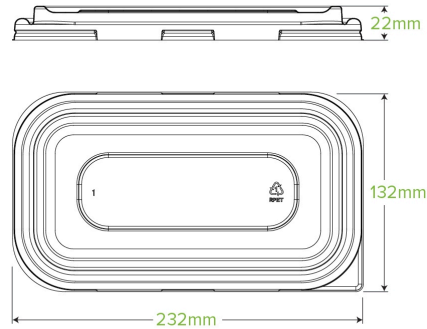

750 & 1,000ml Clear RPET Takeaway Lid B-LBL-RPET(D)

Our rPET clear lids are great for packaging cold food. They are not compatible with hot foods, microwave or oven heating. This is the matching lid for our 750ml and 1,000ml eco-friendly bagasse takeaway bases. Recyclable in most councils.

Carton quantity: 500	Sleeves per carton: 10	Units per sleeve: 50
Carton Size LxWxH (cm): 67x35.5x48	Carton gross weight (kg): 9.500000	Carton barcode: 19344062004803
Raw material: Plastic - Recycled PET (Polyethylene Terephthalate)	Lining/coating: None	Window material: None
Printing Type: None	Inks: None	Dimensions top LxW (mm): 231.6x131.8
Dimensions base LxW (mm): 231.6x131.8	Product Depth: 22.4	Product weight (g): 15.4
Thickness: 0.375	Use: Cold use only	Manufactured: China
Customise: Emboss	MOQ custom: 100000	Mould fees: Yes - see custom packaging
Environmental production certified: ISO 14001	Quality product certified: ISO 9001	Factory food safety certified: FSSC 22000
Corporate social accreditation: BSCI, SMETA	Home compostable: No	Industrially compostable: No
Recyclable: Yes		