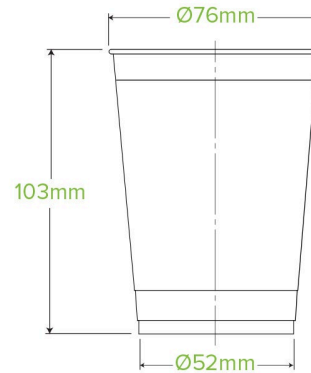

## 280ml Clear BioCup R-280Y

280ml BioCups look and perform like conventional plastic cups but are made from bioplastic. Certified industrially compostable. Cold use only.

<b>Carton quantity:</b> 2000	<b>Sleeves per carton:</b> 20	<b>Units per sleeve:</b> 100
<b>Carton Size LxWxH (cm):</b> 66x40x33	<b>Carton gross weight (kg):</b> 13.800000	<b>Carton barcode:</b> 19344062000638
<b>Raw material:</b> Bioplastic - PLA	<b>Lining/coating:</b> None	<b>Window material:</b> None
<b>Printing Type:</b> Offset	<b>Inks:</b> Food Contact Safe Inks	<b>Brim fill capacity (ml):</b> 306
<b>Dimensions top LxW (mm):</b> 76x76	<b>Dimensions base LxW (mm):</b> 52x52	<b>Product Depth:</b> 103
<b>Product weight (g):</b> 6.413	<b>Use:</b> Cold use only	<b>Manufactured:</b> Taiwan
<b>Customise:</b> Print	<b>MOQ custom:</b> 50000	<b>Mould fees:</b> Yes - see custom packaging
<b>Environmental production certified:</b> ISO 14001	<b>Quality product certified:</b> ISO 9001	<b>Factory food safety certified:</b> FSSC 22000
<b>Corporate social accreditation:</b> NONE AVAILABLE	<b>Home compostable:</b> No	<b>Industrially compostable:</b> Certified to AS4736 Australian Standards, Certified to EN13432 European Standard
<b>Recyclable:</b> No		