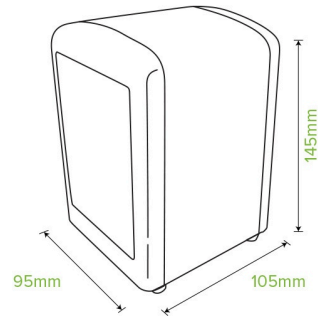

# D-Fold/E-Fold Tall/Compact BioDispenser Table Top Individual Unit L-TCD-TTU

This napkin dispenser fits both our E-Fold Tall and D-Fold Compact BioNapkins. 5% of profits from our eco-friendly napkin dispensers are donated to creating positive change. This is an individual unit.

<b>Carton quantity:</b> 1	<b>Sleeves per carton:</b> 1	<b>Units per sleeve:</b> 1
<b>Carton Size LxWxH (cm):</b> 10x10x15	<b>Carton gross weight (kg):</b> 0.500000	<b>Carton barcode:</b> 19344062021503
<b>Raw material:</b> Metal - Tinplate	<b>Lining/coating:</b> None	<b>Window material:</b> None
<b>Printing Type:</b> None	<b>Inks:</b> None	<b>Dimensions top LxW (mm):</b> 105x96
<b>Dimensions base LxW (mm):</b> 105x96	<b>Product Depth:</b> 145	<b>Product weight (g):</b> 300
<b>Use:</b> N/A	<b>Manufactured:</b> China	<b>Customise:</b> None
<b>MOQ custom:</b> MOQ apply see custom packaging	<b>Mould fees:</b> No	<b>Environmental production certified:</b> ISO 14001
<b>Quality product certified:</b> ISO 9001	<b>Factory food safety certified:</b> BRC	<b>Corporate social accreditation:</b> SMETA
<b>Home compostable:</b> No	<b>Industrially compostable:</b> No	<b>Recyclable:</b> No