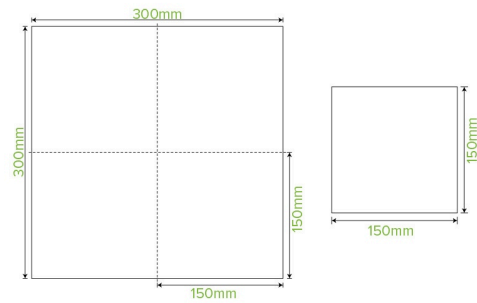

## 2-Ply 1/4 Fold White Lunch BioNapkin L-LN1/4-2PW

Not all paper napkins are created equal! Eco-friendly 1/4 fold white lunch napkins are made from FSC™ Mix certified paper pulp. These white paper napkins are home compostable. Custom printing available.

<b>Carton quantity:</b> 2000	<b>Sleeves per carton:</b> 20	<b>Units per sleeve:</b> 100
<b>Carton Size LxWxH (cm):</b> 32x32x36	<b>Carton gross weight (kg):</b> 5.700000	<b>Carton barcode:</b> 19344062020131
<b>Raw material:</b> Paper - FSC™ Mix certified paper	<b>Lining/coating:</b> None	<b>Window material:</b> None
<b>Printing Type:</b> None	<b>Inks:</b> None	<b>Dimensions top LxW (mm):</b> 300x300
<b>Dimensions base LxW (mm):</b> 300x300	<b>Product weight (g):</b> 2.88	<b>Thickness:</b> 16gsm
<b>Use:</b> N/A	<b>Manufactured:</b> China	<b>Customise:</b> Print
<b>MOQ custom:</b> MOQ apply see custom packaging	<b>Mould fees:</b> Yes - see custom packaging	<b>Environmental production certified:</b> ISO 14001
<b>Quality product certified:</b> ISO 9001	<b>Factory food safety certified:</b> BRC	<b>Corporate social accreditation:</b> SMETA
<b>Home compostable:</b> Suitable for composting	<b>Industrially compostable:</b> Suitable for composting	<b>Recyclable:</b> No