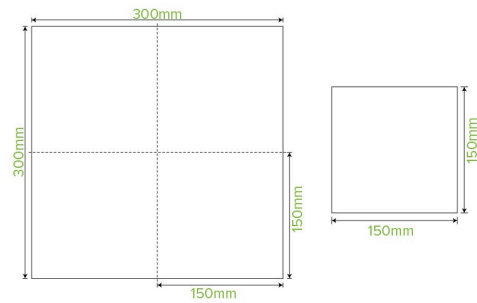

1-Ply 1/4 Fold White Lunch BioNapkin L-LN1/4-1PW

Not all paper napkins are created equal! Eco-friendly white lunch BioNapkins are made from FSC™ Mix certified paper pulp and are These white paper napkiins are recyclable (if not too soiled) and home compostable. Custom printing available.

Carton quantity: 3000	Sleeves per carton: 6	Units per sleeve: 500
Carton Size LxWxH (cm): 45.5x32x25	Carton gross weight (kg): 5.700000	Carton barcode: 19344062020018
Raw material: Paper - FSC™ Mix certified paper	Lining/coating: None	Window material: None
Printing Type: None	Inks: None	Dimensions top LxW (mm): 300x300
Dimensions base LxW (mm): 300x300	Product weight (g): 1.44	Thickness: 16gsm
Use: N/A	Manufactured: China	Customise: Print
MOQ custom: MOQ apply see custom packaging	Mould fees: Yes - see custom packaging	Environmental production certified: ISO 14001
Quality product certified: ISO 9001	Factory food safety certified: BRC	Corporate social accreditation: SMETA
Home compostable: Suitable for composting	Industrially compostable: Suitable for composting	Recyclable: No