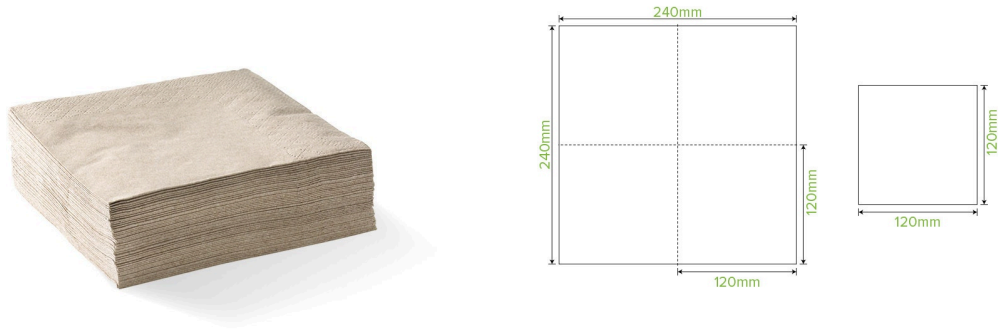

2-Ply Natural Corner Embossed Cocktail BioNapkin L-B/CNCE-N

Not all paper cocktail napkins are created equal! Eco-friendly natural cocktail BioNapkins are made from FSC™ Mix certified paper pulp and are Compostable. Custom printing available.

Carton quantity: 2000	Sleeves per carton: 8	Units per sleeve: 250
Carton Size LxWxH (cm): 32x25x25	Carton gross weight (kg): 3.900000	Carton barcode: 19344062019951
Raw material: Paper - FSC™ Mix certified paper	Lining/coating: None	Window material: None
Printing Type: None	Inks: None	Dimensions top LxW (mm): 240x240
Dimensions base LxW (mm): 240x240	Product weight (g): 1.84	Thickness: 16gsm
Use: N/A	Manufactured: China	Customise: Print
MOQ custom: MOQ apply see custom packaging	Mould fees: Yes - see custom packaging	Environmental production certified: ISO 14001
Quality product certified: ISO 9001	Factory food safety certified: BRC	Corporate social accreditation: SMETA
Home compostable: Suitable for composting	Industrially compostable: Suitable for composting	Recyclable: No