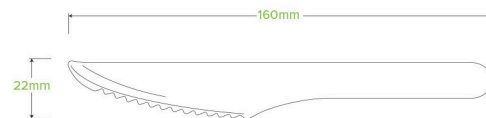

16cm Wood Knife HY-16K

16cm wood knife made from sustainably sourced FSC™ 100% certified birchwood. This disposable knife is compostable. A more eco-friendly alternative to plastic knives.

Carton quantity: 1000	Sleeves per carton: 10	Units per sleeve: 100
Carton Size LxWxH (cm): 19x17.5x18.5	Carton gross weight (kg): 2.600000	Carton barcode: 19344062019746
Raw material: Wood - FSC™ 100% Certified Birchwood	Lining/coating: None	Window material: None
Printing Type: None	Inks: Food Contact Safe Inks	Dimensions top LxW (mm): 165x22
Dimensions base LxW (mm): 160x22	Product Depth: 1.6	Product weight (g): 2.39
Thickness: 1.6	Use: Hot, Cold, Wet & Dry Products	Manufactured: China
Customise: Print	MOQ custom: 100000	Mould fees: Yes - see custom packaging
Environmental production certified: None	Quality product certified: ISO 9001	Factory food safety certified: BRC
Corporate social accreditation: SMETA	Home compostable: Suitable for composting	Industrially compostable: Suitable for composting
Recyclable: No		