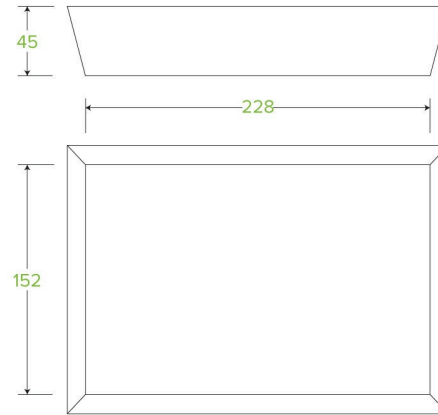

Bioboard Tray #4 BB-TRAY4

BioBoard food trays are made from recycled paper. These takeaway trays are home compostable.

Carton quantity: 250	Sleeves per carton: 2	Units per sleeve: 125
Carton Size LxWxH (cm): 86.5x40x29.5	Carton gross weight (kg): 8.900000	Carton barcode: 19344062023941
Raw material: Paper - Recycled Paper Pulp	Lining/coating: None	Window material: None
Printing Type: None	Inks: None	Brim fill capacity (ml): 1751
Dimensions top LxW (mm): 250x175	Dimensions base LxW (mm): 228x152	Product Depth: 45
Product weight (g): 26.62	Thickness: 340gsm	Use: Hot and cold
Manufactured: China	Customise: Print	MOQ custom: 30000
Mould fees: No	Environmental production certified: ISO 14001	Quality product certified: ISO 9001
Factory food safety certified: BRC	Corporate social accreditation: BSCI	Home compostable: Suitable for composting
Industrially compostable: Suitable for composting	Recyclable: No	